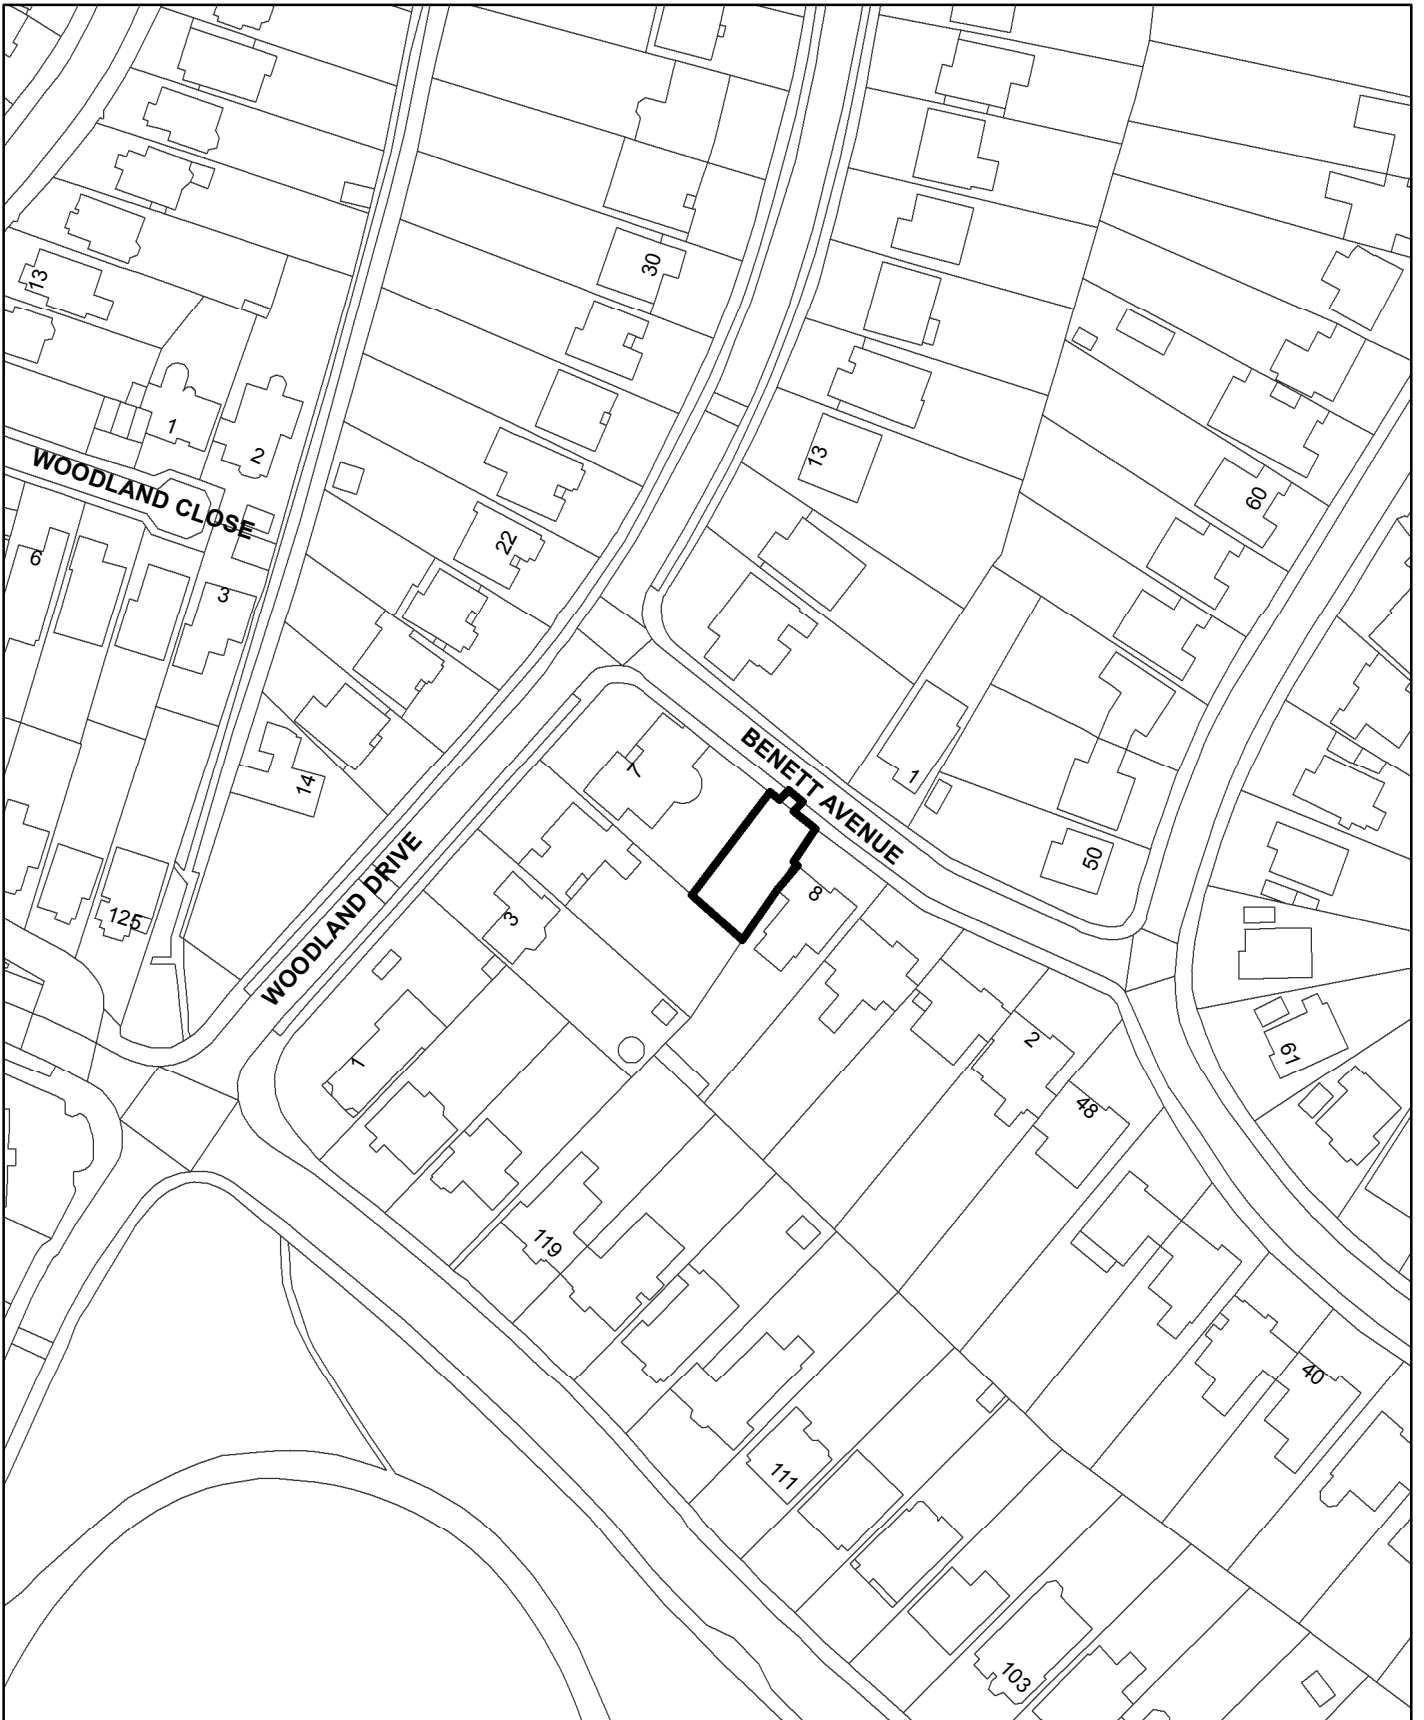

BH2020 02285 - 7 Woodland Drive

N

Scale: 1:1,250